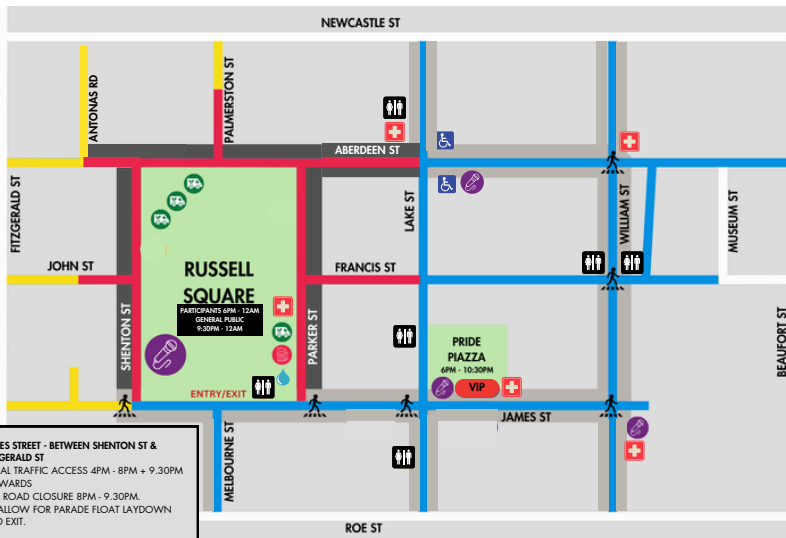

PRIDEFEST PARADE

SATURDAY, 23RD NOVEMBER 2024

ROAD CLOSURES IN PLACE AND TOWING MAY BE ENFORCED

Together, Go West! Join us in a celebration of the vibrant and diverse Western Australian LGBTQIA+ community as Northbridge is filled with bright colours, sparkling sequins and sensational music for the PrideFEST 2024 Parade. Enjoy entertainment across multiple stages, and watch-on as the streets are filled with dancing, glitter and smiles.

FREE EVENTS:

Parade – starts 7:45pm

Parade Party (Russell Square) - starts 9:30pm

PRIDEFEST PARADE 2024 - SATURDAY 23 NOVEMBER

EVENT & ROAD CLOSURE MAP

- STAGE 1 ROAD CLOSURE 3PM - 11:30PM
- STAGE 2 ROAD CLOSURE 4PM - 11:30PM
- LOCAL TRAFFIC ONLY 4PM-11.30PM
- STAGE 1 TOW ZONE 2PM
- STAGE 2 TOW ZONE 3PM

MAP KEY

- ACCESSIBLE VIEWING LOCATIONS
- FOOD TRUCKS
- BATHROOMS
- LICENSED BAR
- PRIDE WA VIP VIEWING ZONE
- STAGES WITH PRESENTER/ MC
- FIRST AID
- FREE WATER
- ALLOCATED CROSS WALKS; YOU CAN ONLY CROSS HERE.